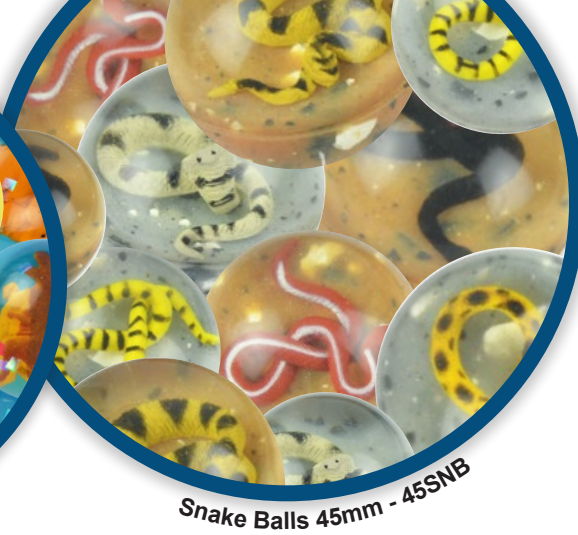

150 Ticket Kits

ITEM NAME	ITEM CODE	PC/CASE	RECOMMENDED VALUE	PRICE	EACH PRICE
3-D Alien Balls 45mm (no display)	45ALB	12	150	$8.50	$0.59
Snake Balls 45mm (no display)	45SNB	12	150	$8.50	$0.59
3-D Dinosaur Balls 45mm (no display)	45DIB	12	150	$9.00	$0.64