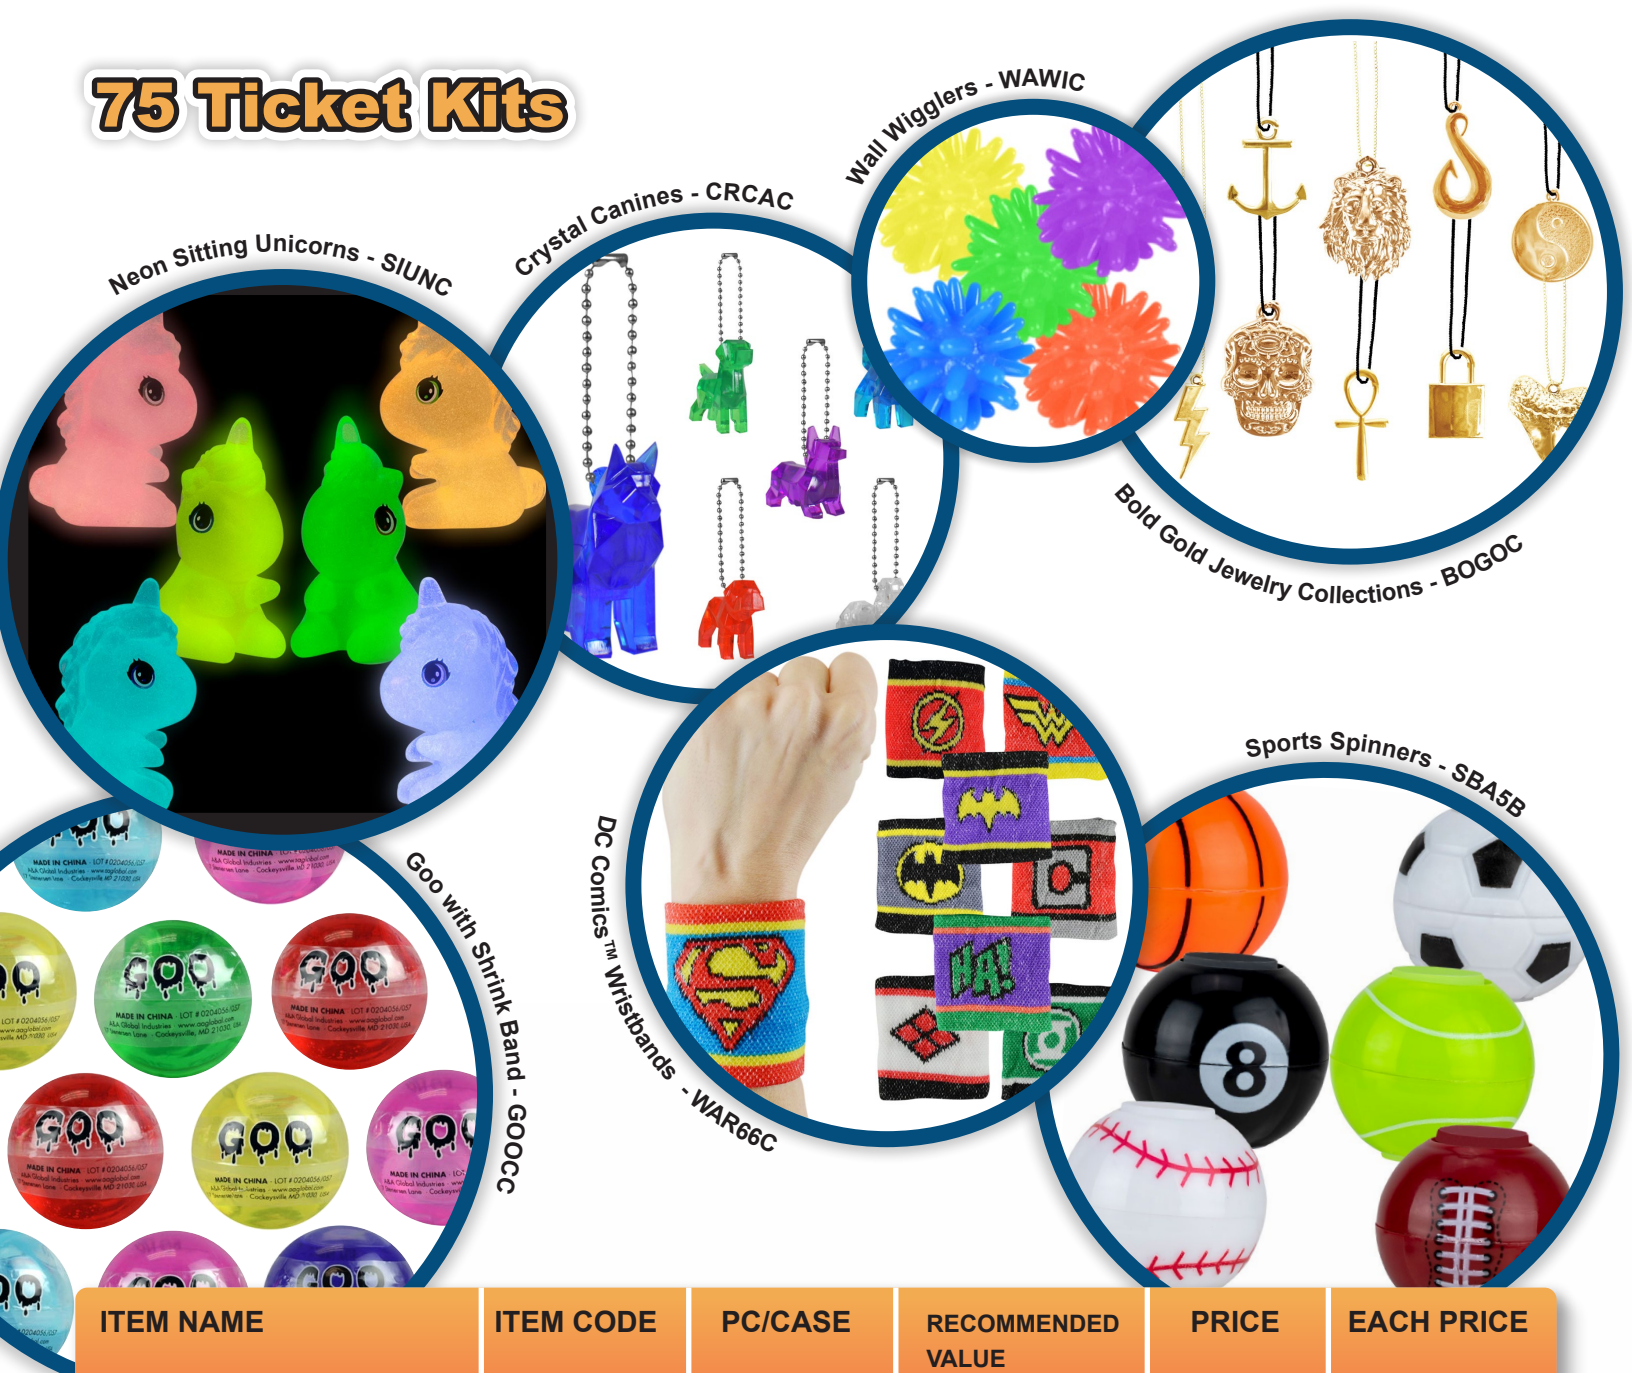

75 Ticket Kits

ITEM NAME	ITEM CODE	PC/CASE	RECOMMENDED VALUE	PRICE	EACH PRICE
Wall Wiggers	WAWIC	250	75	$41.00	$0.15
Fidget Stretchy String	FISTC	250	75	$41.00	$0.15
DC Comics™ Wristbands	WAR66C	250	75	$43.50	$0.16
Bold Gold Jewelry Collections	BOGOC	250	75	$47.25	$0.17
Neon Sitting Unicorns	SIUNC	250	75	$47.55	$0.17
Spinner Balls Series 2	SBA2B	100	75	$19.50	$0.16
Sports Spinners	SBA5B	100	75	$19.50	$0.16
Crystal Canines	CRCAC	250	75	$44.13	$0.18
Goo with Shrink Band	GOOCC	200	75	$40.00	$0.20